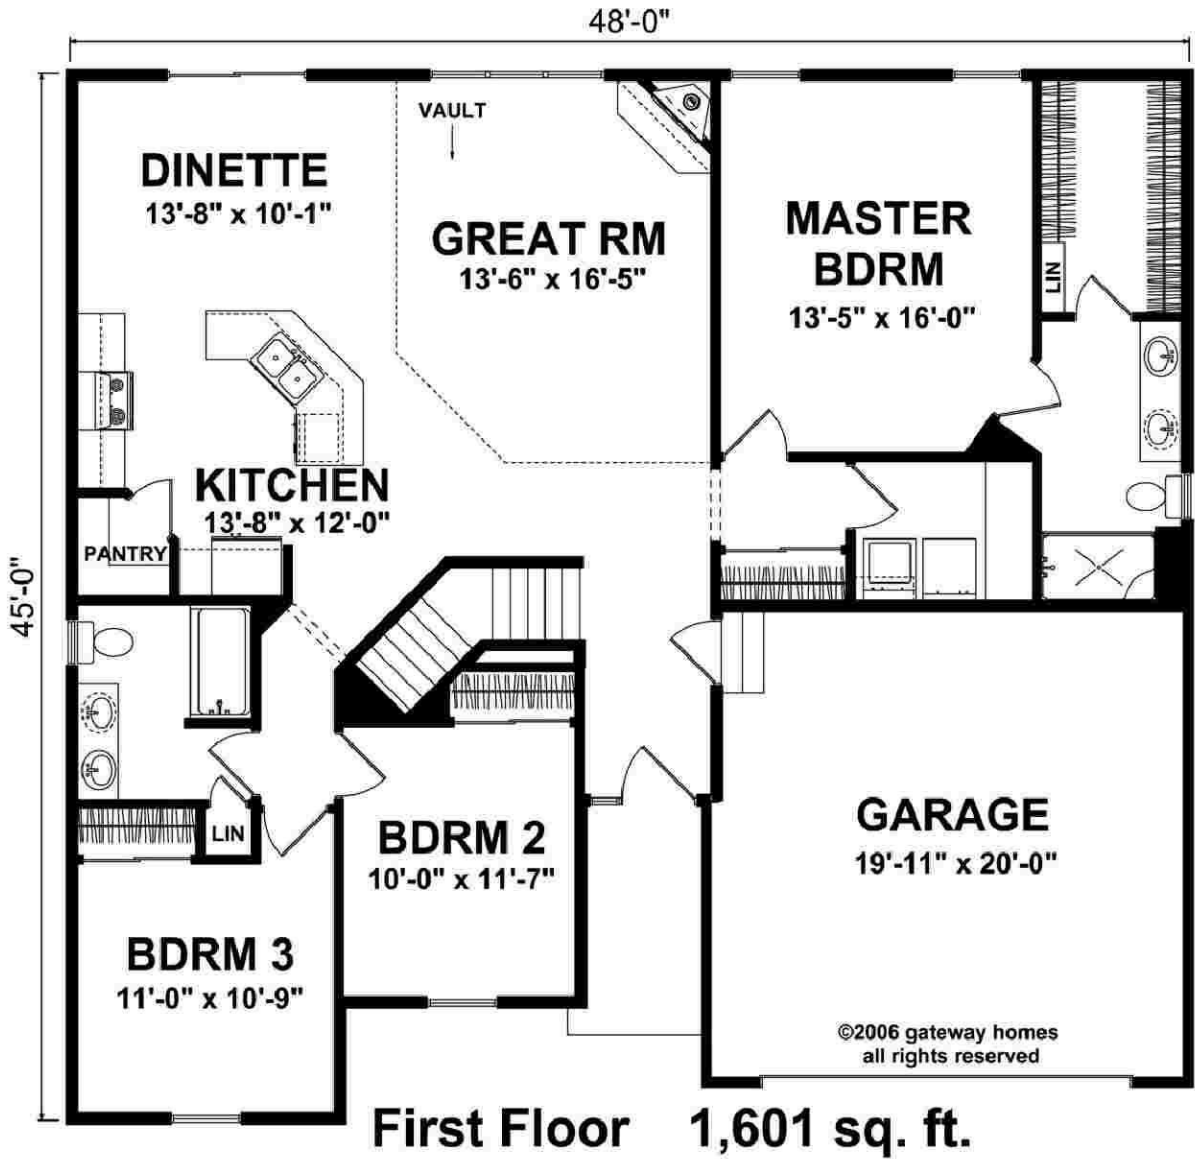

The **Richmond**

1,601 Sq. Ft.

FRENCH COUNTRY ELEVATION

Additional Elevation Styles

CLASSIC ELEVATION

TRADITIONAL ELEVATION

Visit us on the web at:

www.JosephDouglasHomes.com

The Richmond

1,601 Sq. Ft.

For more information, call:

N50 W13740 Overview Dr. Suite D
Menomonee Falls, WI 53051
www.JosephDouglasHomes.com
(262)783-4700